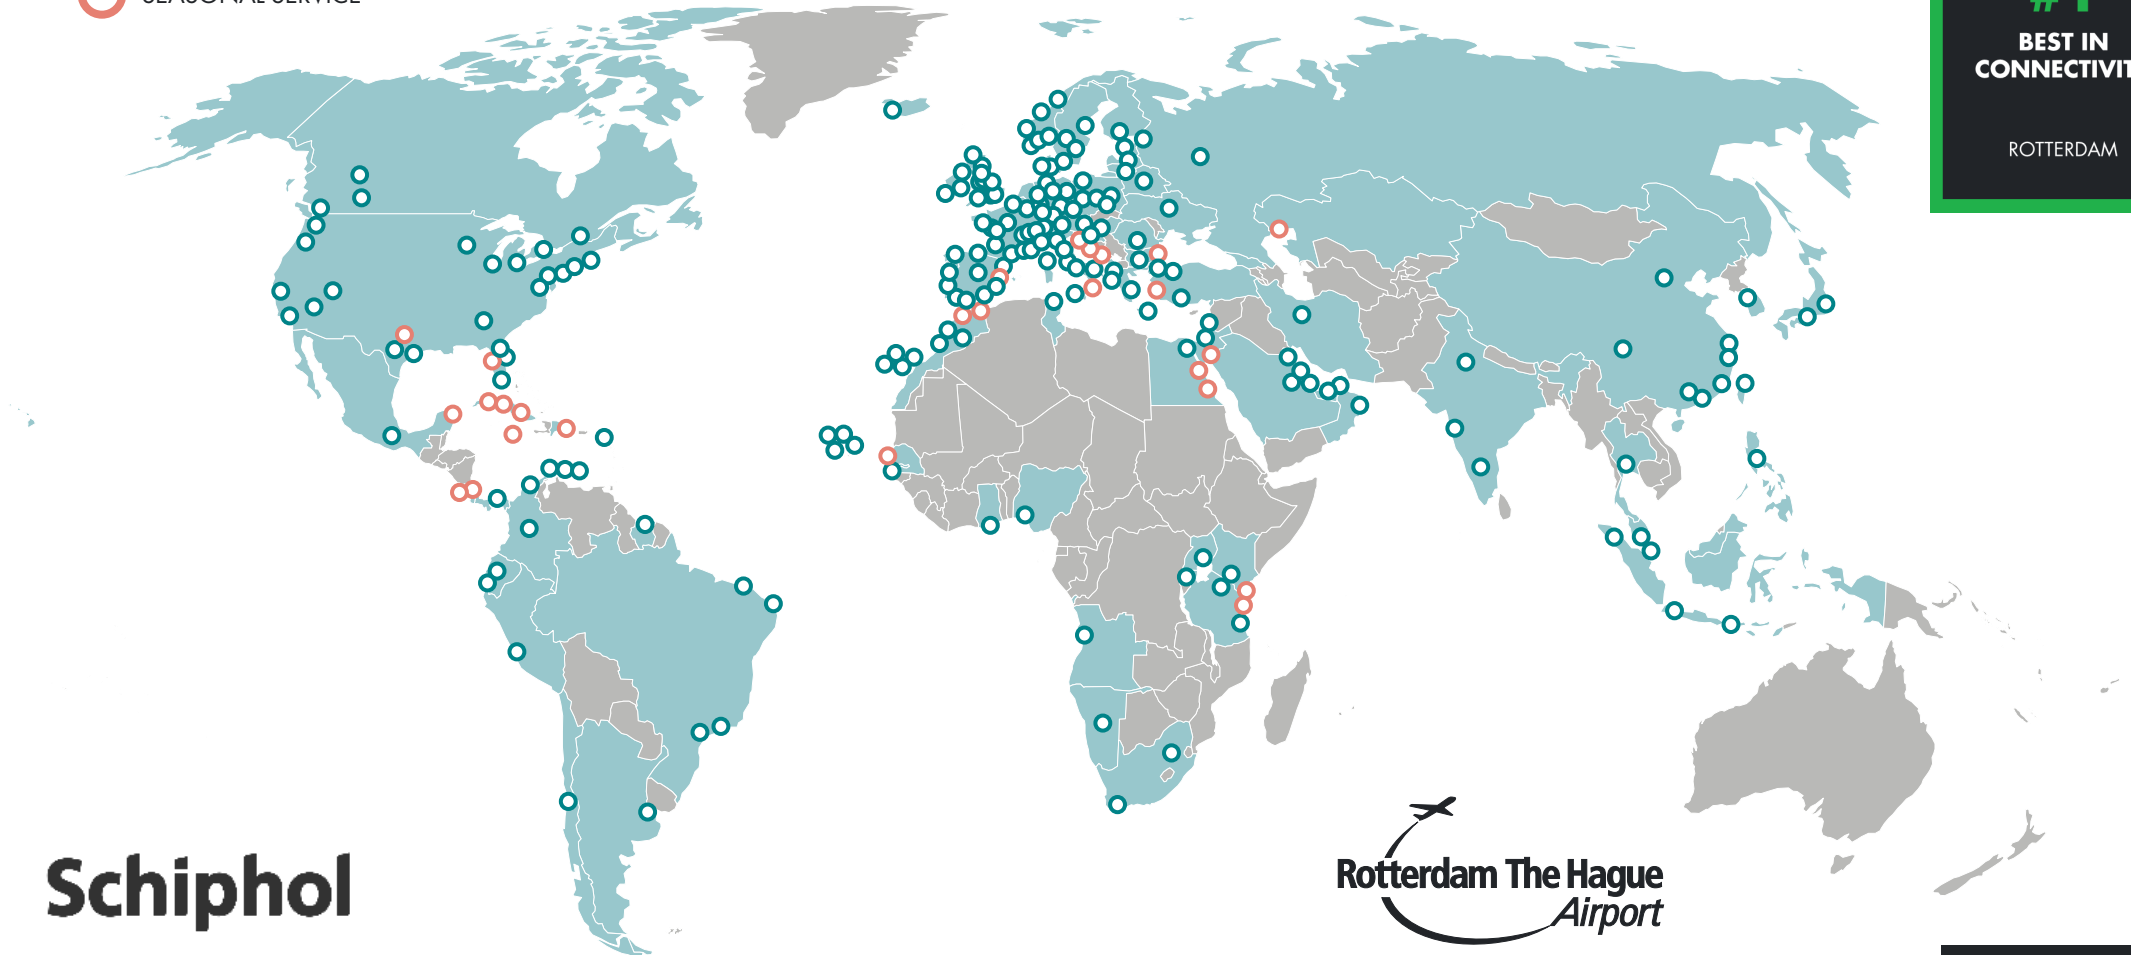

○ YEAR-ROUND SERVICE
○ SEASONAL SERVICE

EUROPEAN CITIES & REGIONS OF THE FUTURE 2020/21
#1
BEST IN CONNECTIVITY
ROTTERDAM

Schiphol

300+
direct destinations (2019)

71.7 MILLION
passengers (2019)

#3 AIRPORT HUB
in the world (ACI, 2019)

#2 BEST AIRPORT
in Europe (Skytrax, 2019/20)

26 min
to Rotterdam
city centre

50+
direct destinations (2019)

RTH Airport has the **highest score (4+)** by the **Airport Carbon Accreditation (ACA)** by Airports Council International (ACI)! One of only 4 airports in the world with this accreditation!

20 min
to Rotterdam
city centre

HIGH SPEED RAIL SUSTAINABLE CONNECTIVITY

- LEICESTER
 - DERBY
 - SHEFFIELD
 - MANCHESTER PICCADILLY
 - LIVERPOOL
- *all via london kings' cross

- EDINBURGH WAVERELY
- NEWCASTLE UPON TYNE
- YORK
- PETERBOROUGH

RAIL OPERATORS

- NETHERLANDS NATIONAL RAILWAYS
- THALYS
- SNCF - TGV
- EUROSTAR
- DB ICE INTERCITY EXPRESS DEUTSCHE BAHN

PUBLIC TRANSPORT & HOTELS IN ROTTERDAM

SUSTAINABLE DELEGATE EXPERIENCE

THE CITY, THE VENUE & THE HOTELS