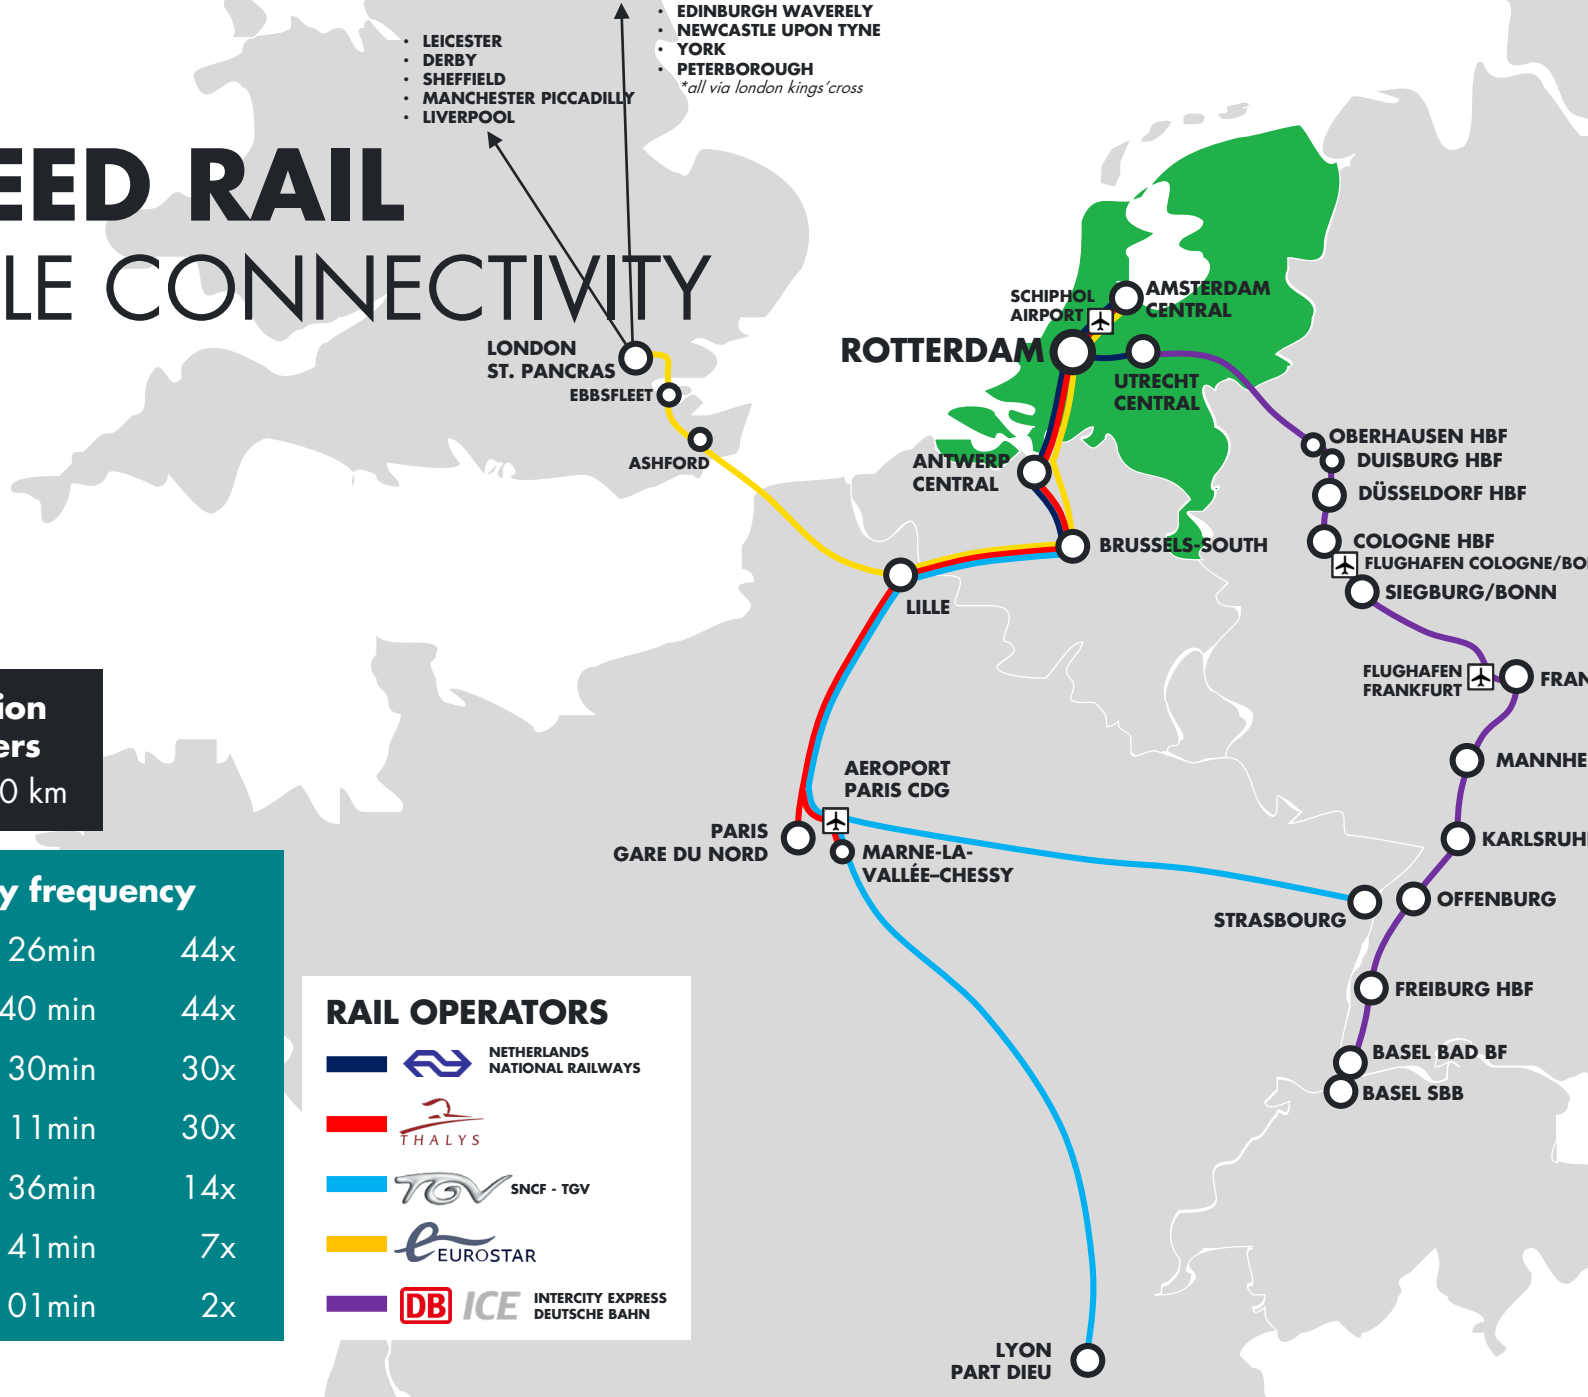

○ YEAR-ROUND SERVICE
○ SEASONAL SERVICE

EUROPEAN CITIES & REGIONS OF THE FUTURE 2020/21
#1
BEST IN CONNECTIVITY
ROTTERDAM

Schiphol

300+
direct destinations (2019)

71.7 MILLION
passengers (2019)

#3 AIRPORT HUB
in the world (ACI, 2019)

#2 BEST AIRPORT
in Europe (Skytrax, 2019/20)

26 min
to Rotterdam
city centre

50+
direct destinations (2019)

RTH Airport has the **highest score (4+)** by the **Airport Carbon Accreditation (ACA)** by Airports Council International (ACI)! One of only 4 airports in the world with this accreditation!

20 min
to Rotterdam
city centre

HIGH SPEED RAIL SUSTAINABLE CONNECTIVITY

- LEICESTER
 - DERBY
 - SHEFFIELD
 - MANCHESTER PICCADILLY
 - LIVERPOOL
- *all via london kings' cross

- EDINBURGH WAVERELY
- NEWCASTLE UPON TYNE
- YORK
- PETERBOROUGH

RAIL OPERATORS

- NETHERLANDS NATIONAL RAILWAYS
- THALYS
- SNCF - TGV
- EUROSTAR
- DB ICE INTERCITY EXPRESS DEUTSCHE BAHN

PUBLIC TRANSPORT & HOTELS IN ROTTERDAM

SUSTAINABLE DELEGATE EXPERIENCE

THE CITY, THE VENUE & THE HOTELS