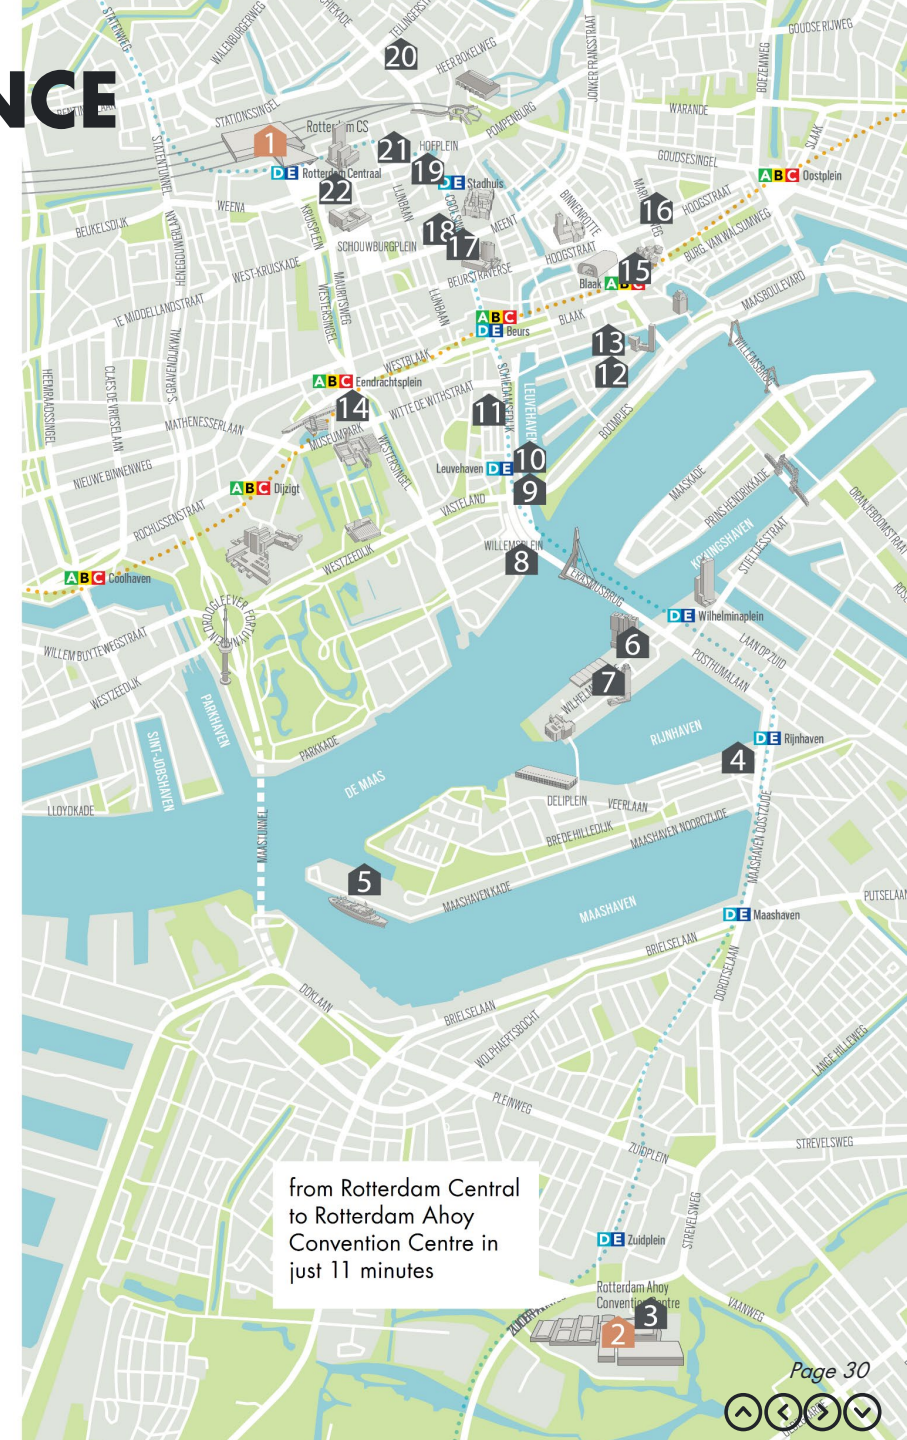

THE CITY, THE VENUE & THE HOTELS

TOTAL HOTEL CLUSTER *(rates on page 16)*

Rotterdam Hotels	10,557 rooms
The Hague Hotels	1,727 rooms
Schiphol Hotels	1,195 rooms
Total number of rooms	13,500 rooms

TRANSPORT BY METRO

Persons per Metro	600 persons
Metros per hour	
→ *Rotterdam CS - Ahoy	** 12 metros
→ *The Hague CS - Ahoy	** 6 metros

Total persons per hour **7200 persons**
*In either direction.
**Additional metros can be added

SUSTAINABLE TRANSFERS

Tram & Metro

Electric Bus

Watertaxi & Waterbus

Shared Bikes

Shared Electric Moped

Shared ELV

ROTTERDAM

Metro station + Line

1 Rotterdam Central Station

VENUE

2 Rotterdam Ahoy Convention Centre

HOTELS

- 3 Rotterdam Ahoy Hotel ****
- 4 By Sofitel (opening 2022) *****
- 5 ss Rotterdam ****
- 6 nhov Rotterdam ****
- 7 Room Mate Rotterdam ****
- 8 Thon Hotel Rotterdam ***
- 9 Intel Hotel Rotterdam ****
- 10 Mainport by Intel Hotel *****
- 11 Cityhub Budget
- 12 Ibis Rotterdam City Centre ***
- 13 CitizenM ****
- 14 Bilderberg Parkhotel ****
- 15 Stayokay Rotterdam Hostel
- 16 Hampshire Hotel Savoy ***
- 17 NH Atlanta ****
- 18 The James ***
- 19 Hilton Rotterdam *****
- 20 Hotel Rotterdam ***
- 21 Holiday Inn Express ***
- 22 Rotterdam Marriott Hotel *****

ROTTERDAM HOTEL LABEL

Guaranteed room blocks and rates with commission for you or your hotel booking partner.
More info [webpage](#) / [factsheet](#).

Competitive rates:

- Budget hotels: € 20 – 90
- 3 star hotels: € 90 – 130
- 4 star hotels: € 130 – 190
- 5 star hotels: € 190 - 250

from Rotterdam Central to Rotterdam Ahoy Convention Centre in just 11 minutes